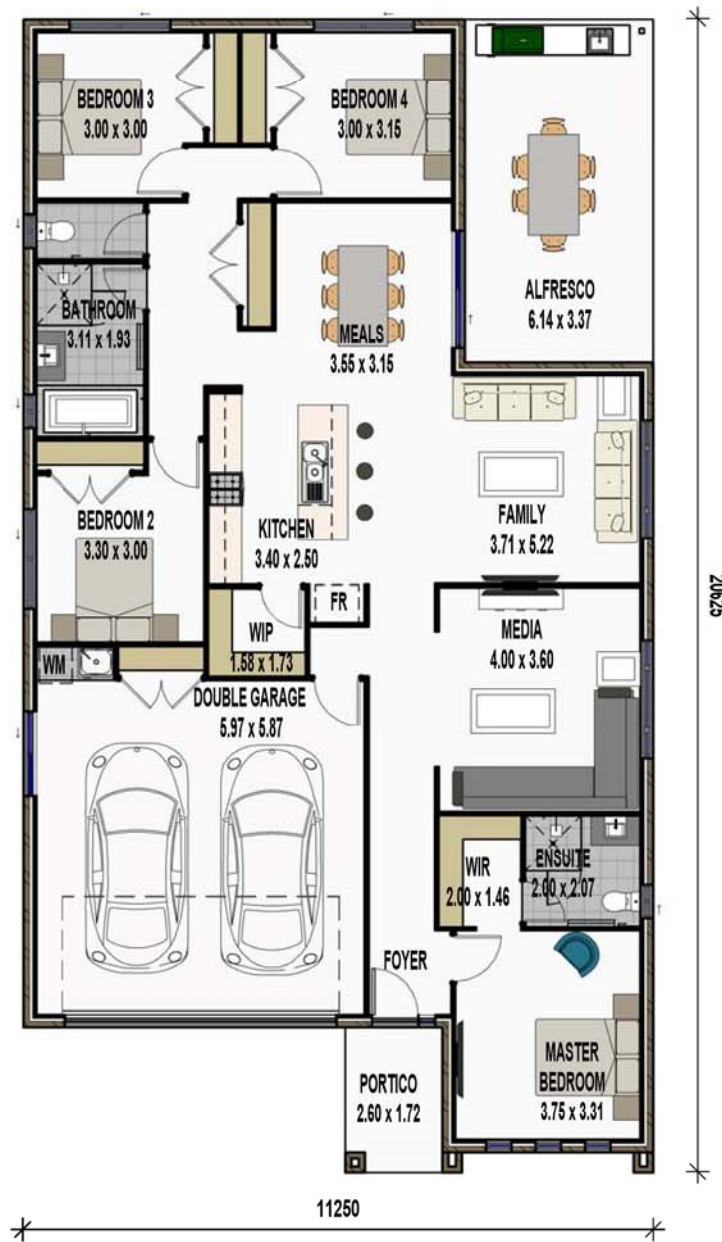

PALLADIO

Quality comes standard

THE BLAKE

TOTAL AREA

- 215.99 m²
- 23.24 Squares

Min. Lot Width - 13.25m

SALES CENTRE

25 SWAN ROAD
PIMPAMA, QLD 4209
PHONE: 1300 845 845
EMAIL: SALES@PALLADIO.COM.AU
WEB: WWW.PALLADIO.COM.AU