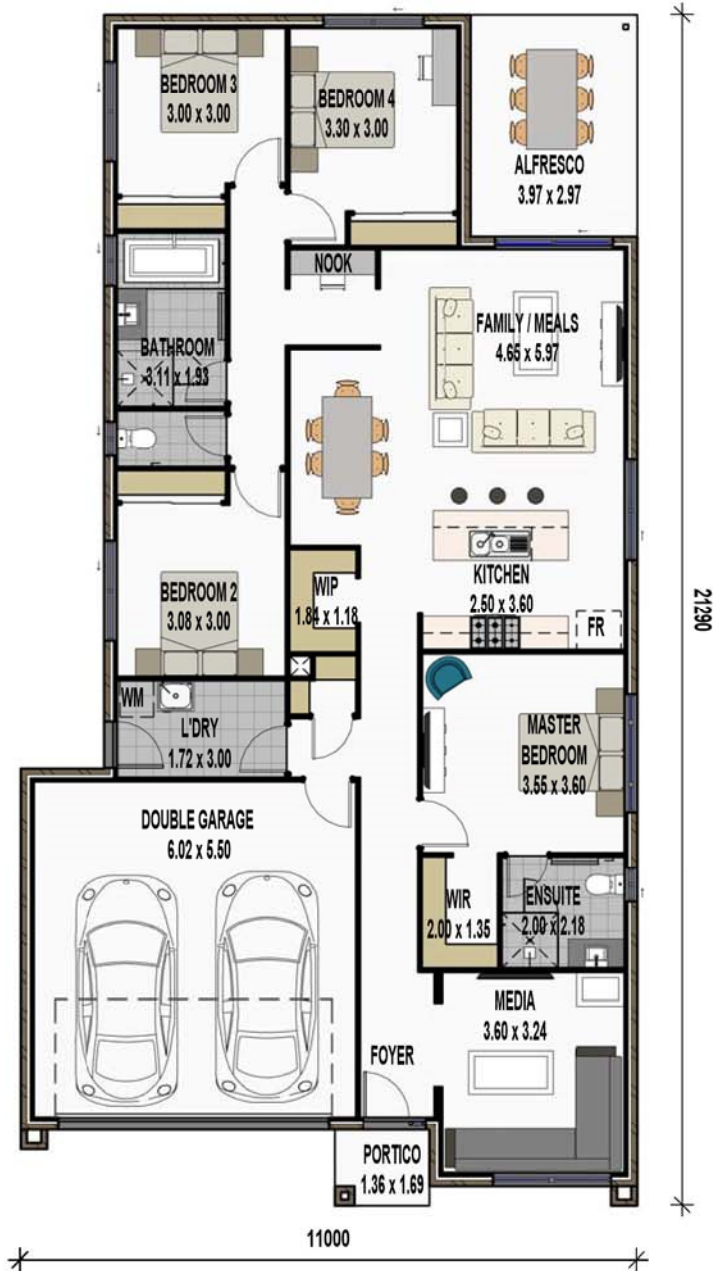

THE VARESE+DISPLAY OPTIONS

TOTAL AREA

- 205.47 m²
- 22.11 Squares

Min. Lot Width - 12.00m

SALES CENTRE

25 SWAN ROAD
 PIMPAMA, QLD 4209
 PHONE: 1300 845 845
 EMAIL: SALES@PALLADIO.COM.AU
 WEB: WWW.PALLADIO.COM.AU