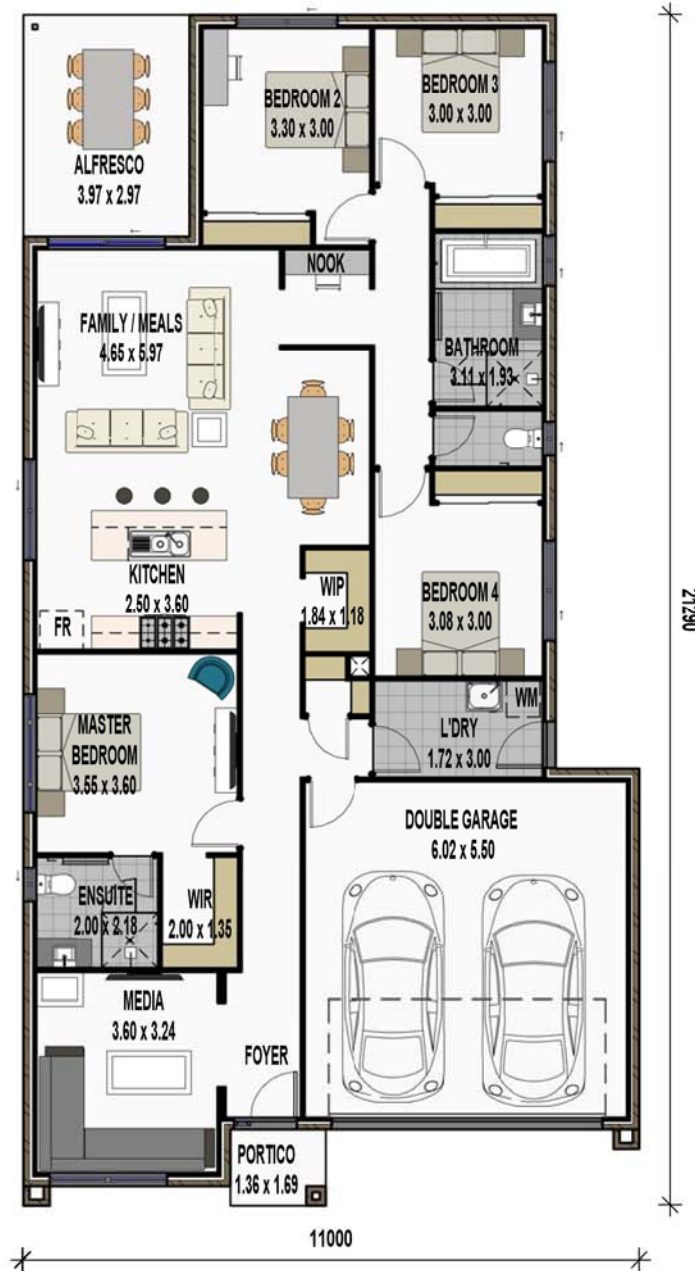

THE VARESE+DISPLAY OPTIONS

TOTAL AREA

- 205.47 m²
- 22.11 Squares

Min. Lot Width - 12.00m

SALES CENTRE

25 SWAN ROAD
 PIMPAMA, QLD 4209
 PHONE: 1300 845 845
 EMAIL: SALES@PALLADIO.COM.AU
 WEB: WWW.PALLADIO.COM.AU