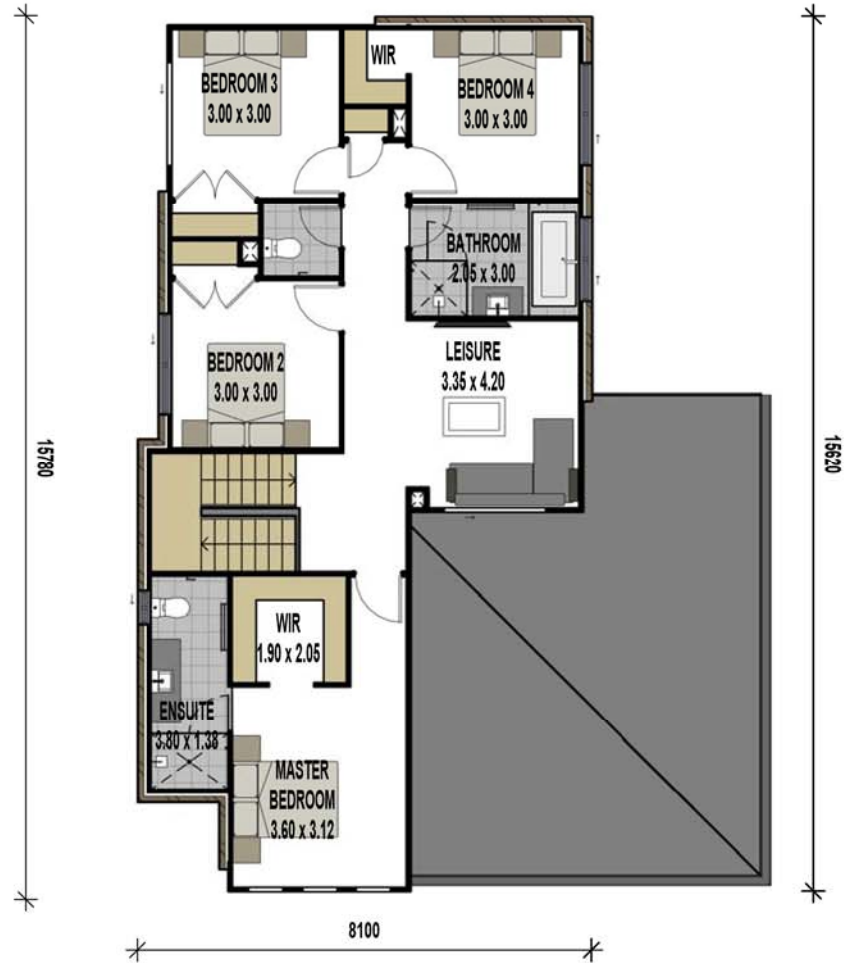

PALLADIO

Quality comes standard

THE SIERRA

TOTAL AREA

- 238.50 m²
- 25.67 Squares

Min. Lot Width - 11.65m

SALES CENTRE

25 SWAN ROAD
 PIMPAMA, QLD 4209
 PHONE: 1300 845 845
 EMAIL: SALES@PALLADIO.COM.AU
 WEB: WWW.PALLADIO.COM.AU