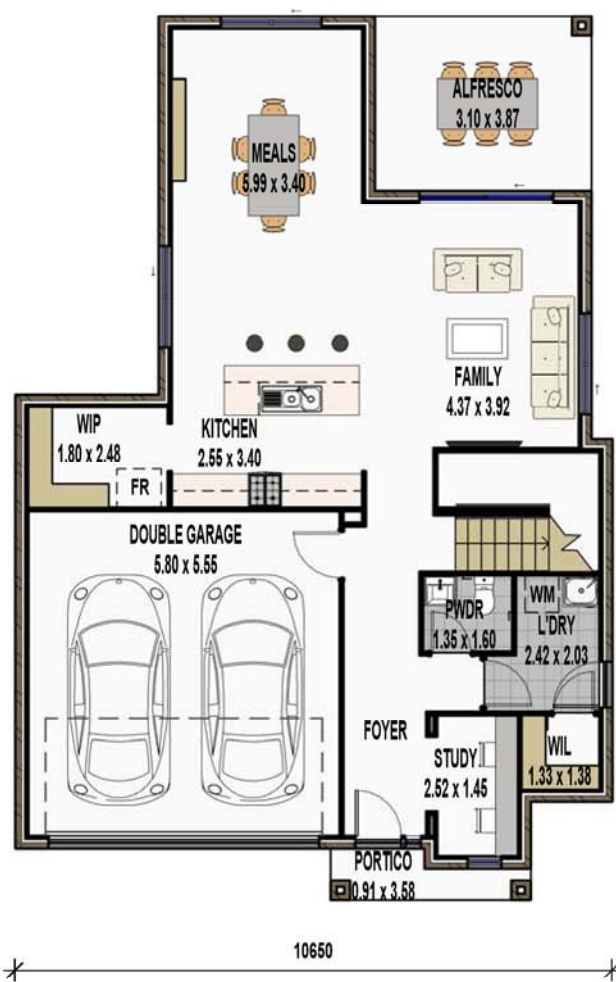

PALLADIO

Quality comes standard

THE SIERRA

TOTAL AREA

- 238.50 m²
- 25.67 Squares

Min. Lot Width - 11.65m

SALES CENTRE

25 SWAN ROAD
 PIMPAMA, QLD 4209
 PHONE: 1300 845 845
 EMAIL: SALES@PALLADIO.COM.AU
 WEB: WWW.PALLADIO.COM.AU