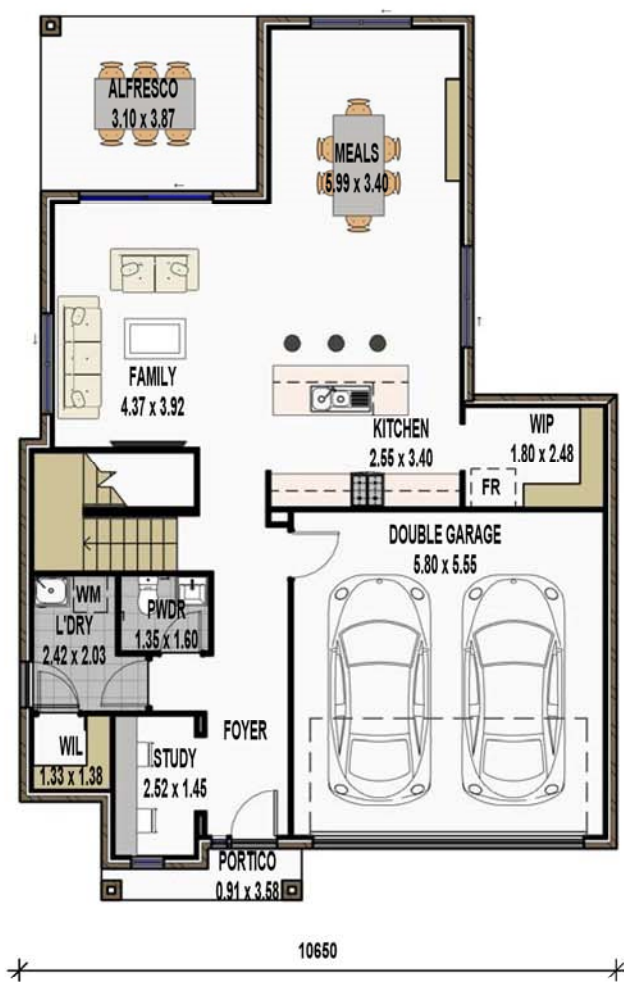

PALLADIO

Quality comes standard

THE SIERRA

TOTAL AREA

- 238.50 m²
- 25.67 Squares

Min. Lot Width - 11.65m

SALES CENTRE

25 SWAN ROAD
 PIMPAMA, QLD 4209
 PHONE: 1300 845 845
 EMAIL: SALES@PALLADIO.COM.AU
 WEB: WWW.PALLADIO.COM.AU