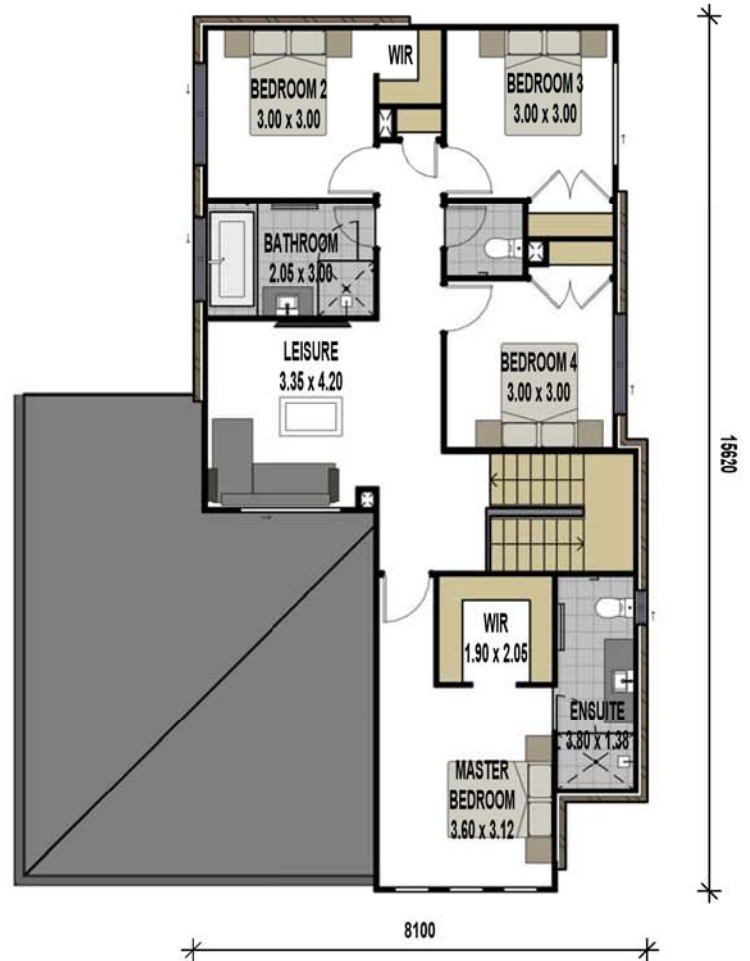

PALLADIO

Quality comes standard

THE SIERRA

TOTAL AREA

- 238.50 m²
- 25.67 Squares

Min. Lot Width - 11.65m

SALES CENTRE

25 SWAN ROAD
 PIMPAMA, QLD 4209
 PHONE: 1300 845 845
 EMAIL: SALES@PALLADIO.COM.AU
 WEB: WWW.PALLADIO.COM.AU