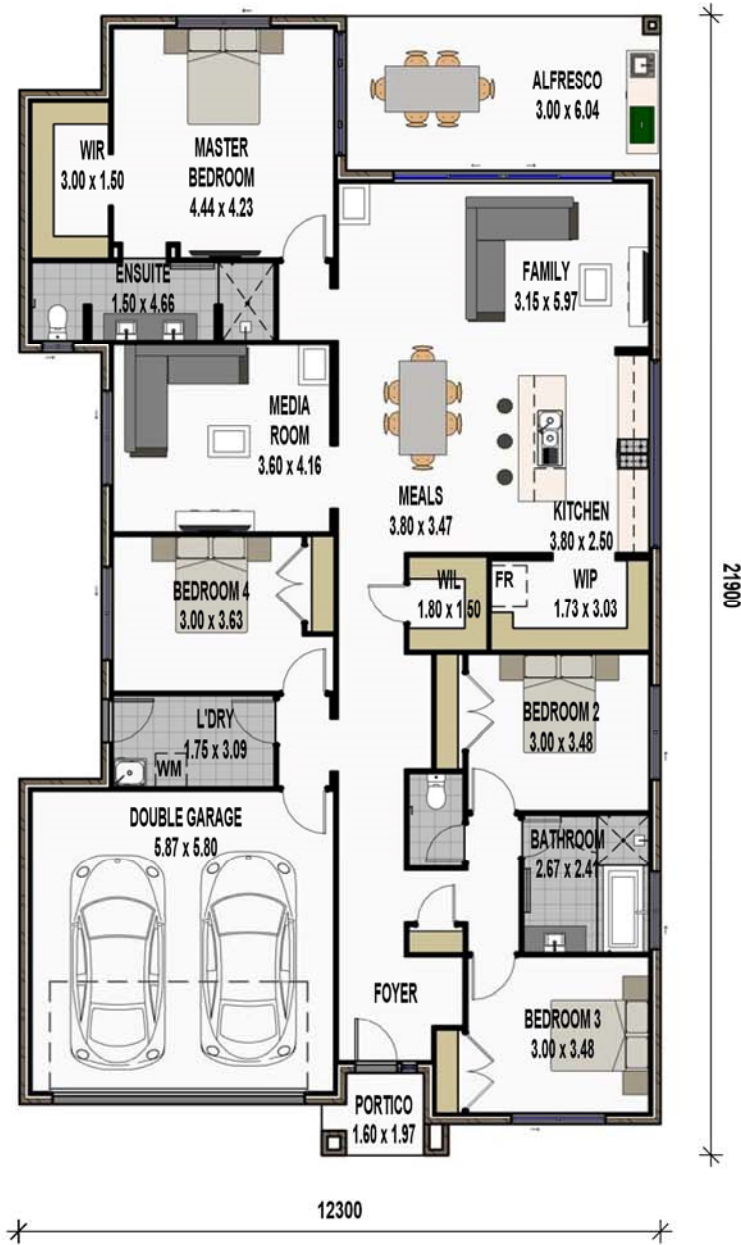

THE HAVEN

TOTAL AREA

- 246.05 m²
- 26.48 Squares

Min. Lot Width - 13.30m

SALES CENTRE

25 SWAN ROAD
 PIMPAMA, QLD 4209
 PHONE: 1300 845 845
 EMAIL: SALES@PALLADIO.COM.AU
 WEB: WWW.PALLADIO.COM.AU

PALLADIO

quality comes standard

THE HAVEN

TOTAL AREA

- 246.05 m²
- 26.48 Squares

Min. Lot Width - 13.30m

SALES CENTRE

25 SWAN ROAD
PIMPAMA, QLD 4209
PHONE: 1300 845 845
EMAIL: SALES@PALLADIO.COM.AU
WEB: WWW.PALLADIO.COM.AU