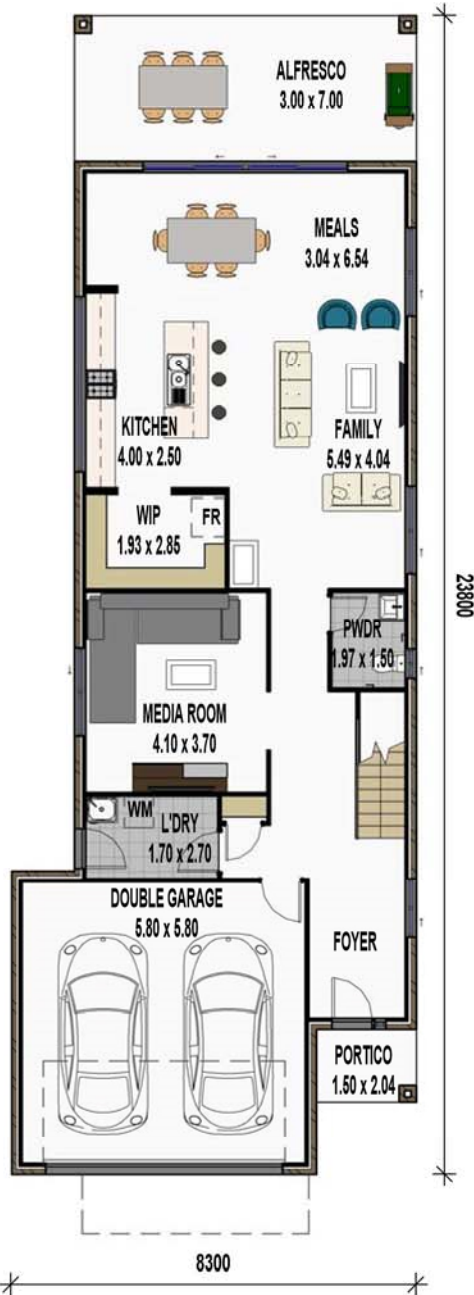

PALLADIO

Quality comes standard

THE LATITUDE

TOTAL AREA

- 318.45 m²
- 34.27 Squares

Min. Lot Width - 9.30m

SALES CENTRE

25 SWAN ROAD
PIMPAMA, QLD 4209
PHONE: 1300 845 845
EMAIL: SALES@PALLADIO.COM.AU
WEB: WWW.PALLADIO.COM.AU