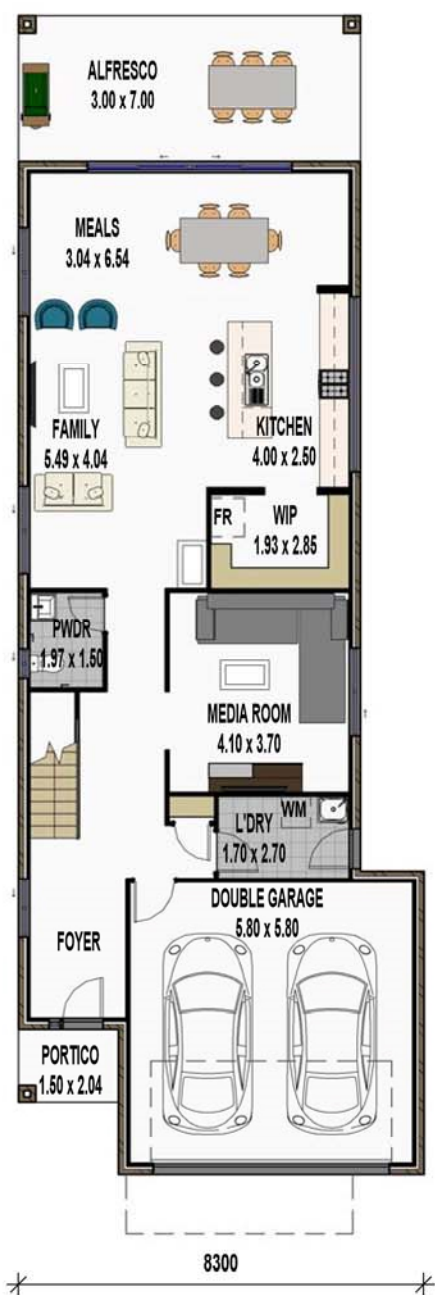

PALLADIO

Quality comes standard

THE LATITUDE

TOTAL AREA

- 318.45 m²
- 34.27 Squares

Min. Lot Width - 9.30m

SALES CENTRE

25 SWAN ROAD
PIMPAMA, QLD 4209
PHONE: 1300 845 845
EMAIL: SALES@PALLADIO.COM.AU
WEB: WWW.PALLADIO.COM.AU