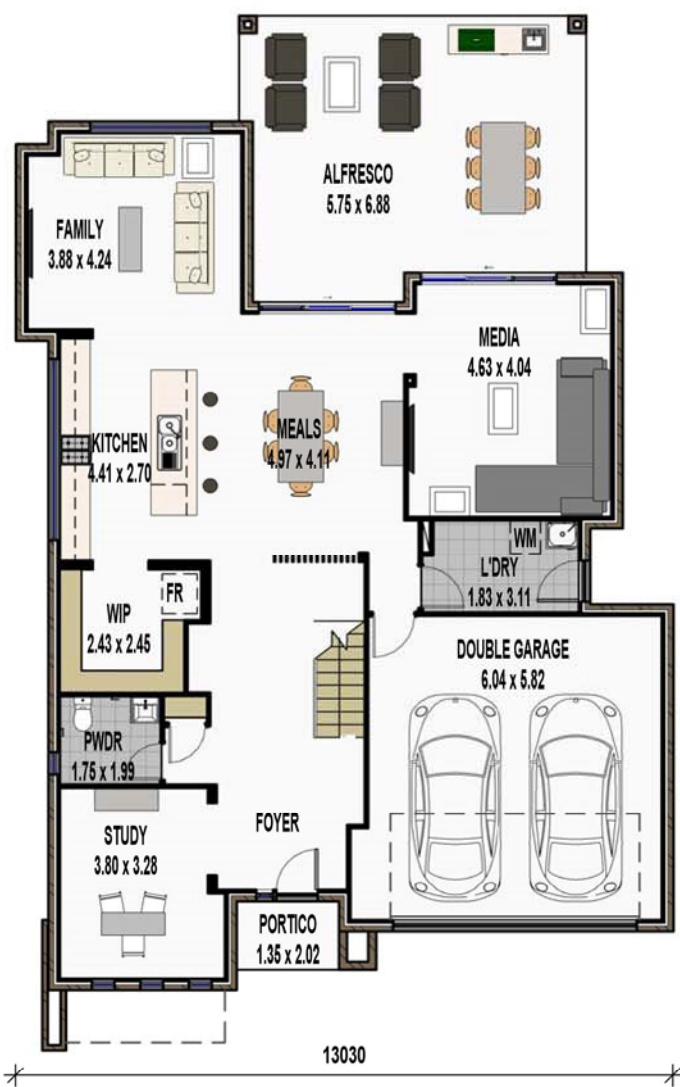

PALLADIO

quality comes standard

THE RESORT

TOTAL AREA

- 401.86 m²
- 43.25 Squares

Min. Lot Width - 14.03m

SALES CENTRE

25 SWAN ROAD
 PIMPAMA, QLD 4209
 PHONE: 1300 845 845
 EMAIL: SALES@PALLADIO.COM.AU
 WEB: WWW.PALLADIO.COM.AU