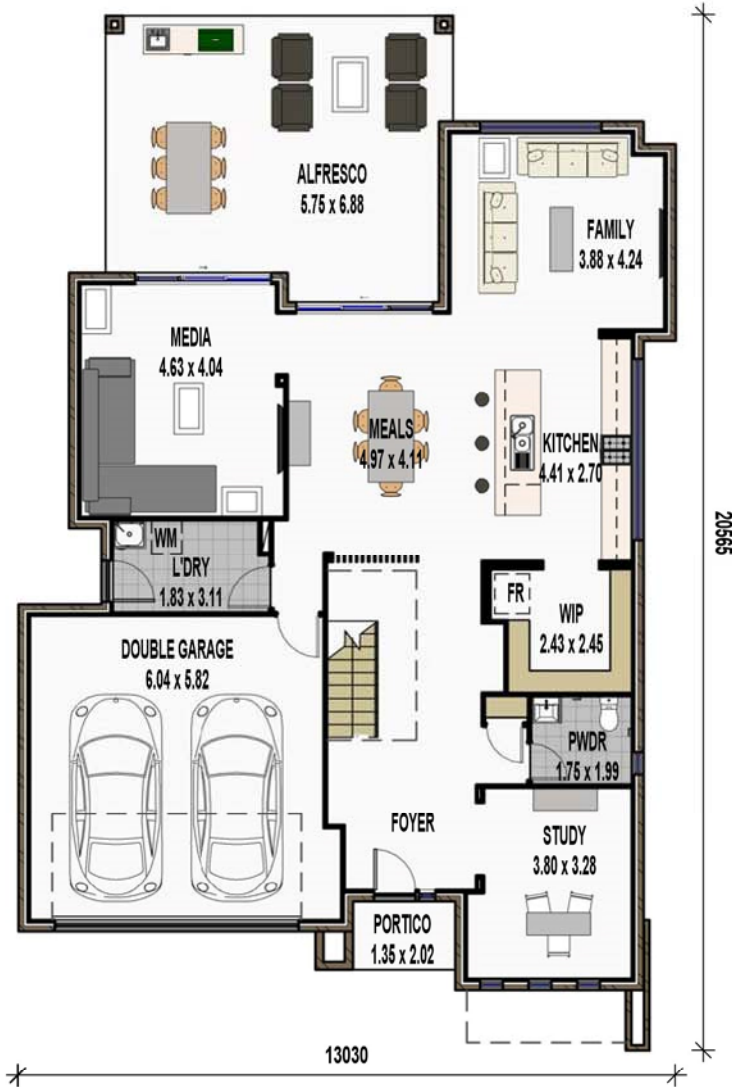

PALLADIO

quality comes standard

THE RESORT

TOTAL AREA

- 401.86 m²
- 43.25 Squares

Min. Lot Width - 14.03m

SALES CENTRE

25 SWAN ROAD
 PIMPAMA, QLD 4209
 PHONE: 1300 845 845
 EMAIL: SALES@PALLADIO.COM.AU
 WEB: WWW.PALLADIO.COM.AU