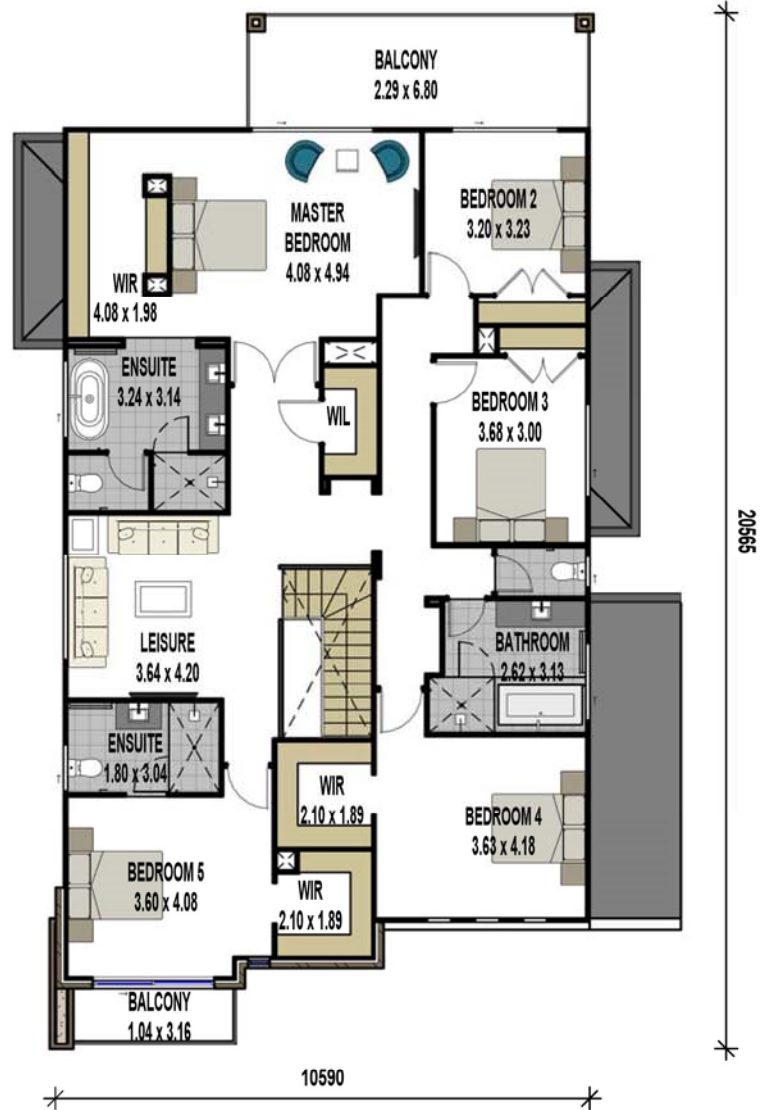

PALLADIO

quality comes standard

THE RESORT

TOTAL AREA

- 401.86 m²
- 43.25 Squares

Min. Lot Width - 14.03m

SALES CENTRE

25 SWAN ROAD
 PIMPAMA, QLD 4209
 PHONE: 1300 845 845
 EMAIL: SALES@PALLADIO.COM.AU
 WEB: WWW.PALLADIO.COM.AU