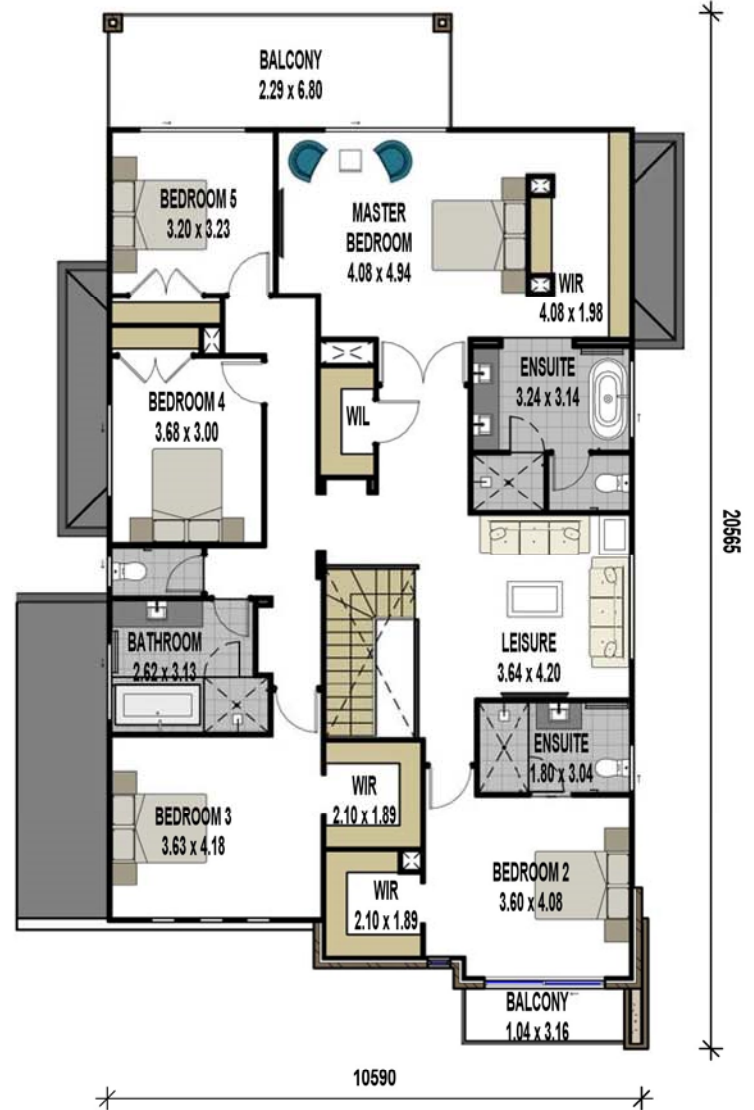

PALLADIO

quality comes standard

THE RESORT

TOTAL AREA

- 401.86 m²
- 43.25 Squares

Min. Lot Width - 14.03m

SALES CENTRE

25 SWAN ROAD
 PIMPAMA, QLD 4209
 PHONE: 1300 845 845
 EMAIL: SALES@PALLADIO.COM.AU
 WEB: WWW.PALLADIO.COM.AU