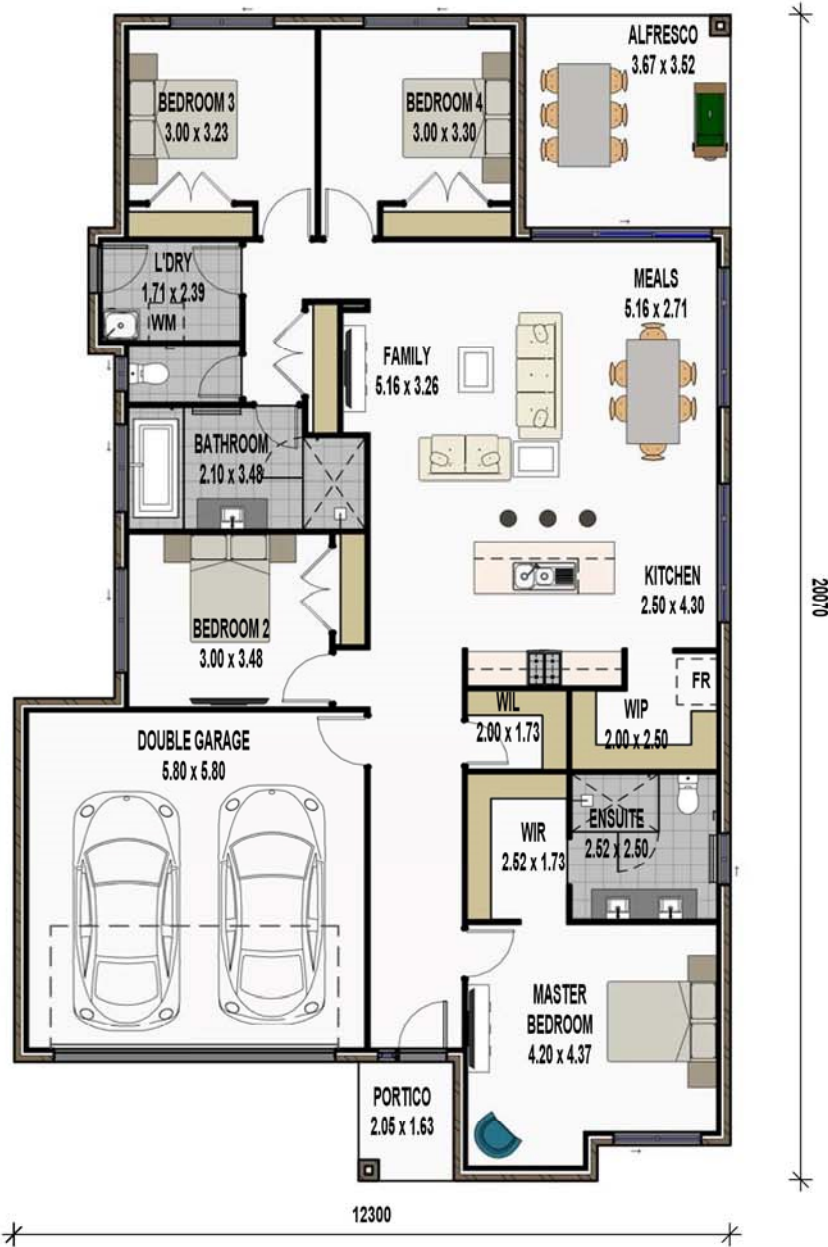

THE RIALTO

TOTAL AREA

- 214.13 m²
- 23.04 Squares

Min. Lot Width - 13.30m

SALES CENTRE

25 SWAN ROAD
 PIMPAMA, QLD 4209
 PHONE: 1300 845 845
 EMAIL: SALES@PALLADIO.COM.AU
 WEB: WWW.PALLADIO.COM.AU

THE RIALTO

TOTAL AREA

- 214.13 m²
- 23.04 Squares

Min. Lot Width - 13.30m

SALES CENTRE

25 SWAN ROAD
 PIMPAMA, QLD 4209
 PHONE: 1300 845 845
 EMAIL: SALES@PALLADIO.COM.AU
 WEB: WWW.PALLADIO.COM.AU