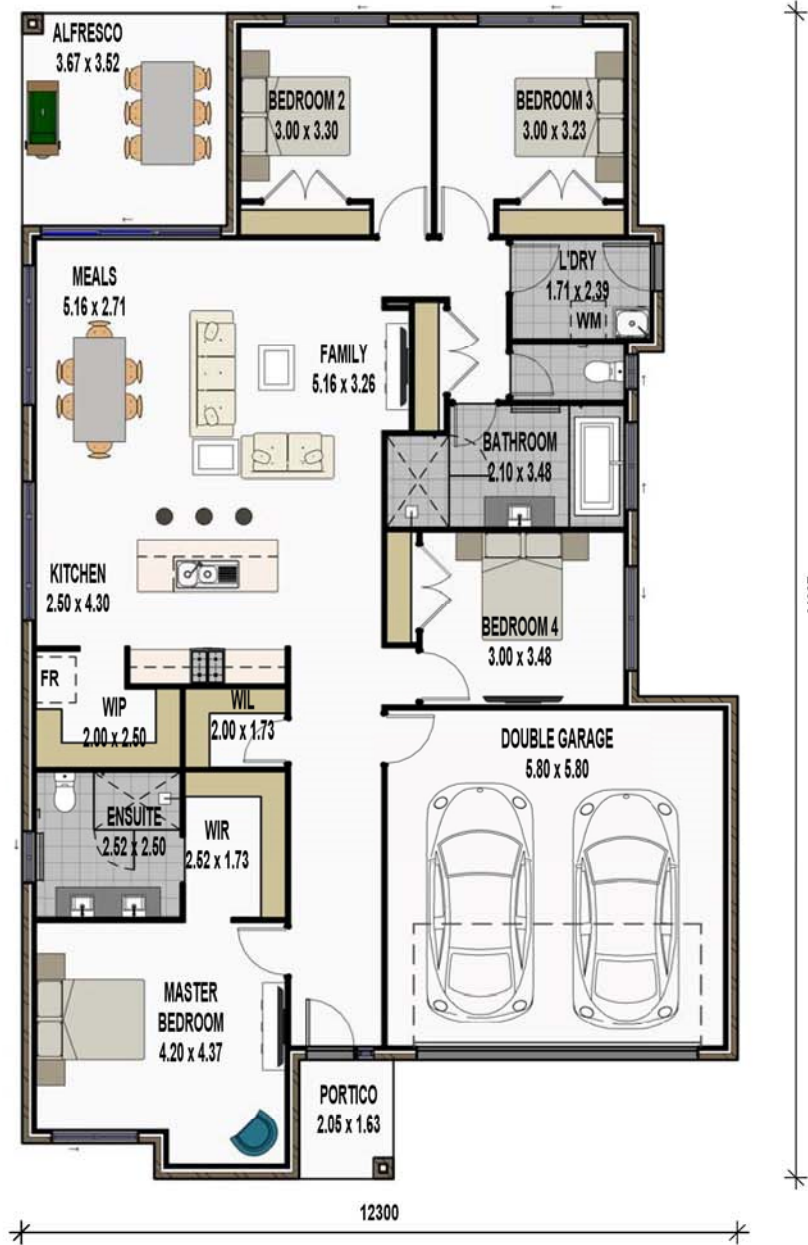

THE RIALTO

TOTAL AREA

- 214.13 m²
- 23.04 Squares

Min. Lot Width - 13.30m

SALES CENTRE

25 SWAN ROAD
 PIMPAMA, QLD 4209
 PHONE: 1300 845 845
 EMAIL: SALES@PALLADIO.COM.AU
 WEB: WWW.PALLADIO.COM.AU

THE RIALTO

TOTAL AREA

- 214.13 m²
- 23.04 Squares

Min. Lot Width - 13.30m

SALES CENTRE

25 SWAN ROAD
 PIMPAMA, QLD 4209
 PHONE: 1300 845 845
 EMAIL: SALES@PALLADIO.COM.AU
 WEB: WWW.PALLADIO.COM.AU