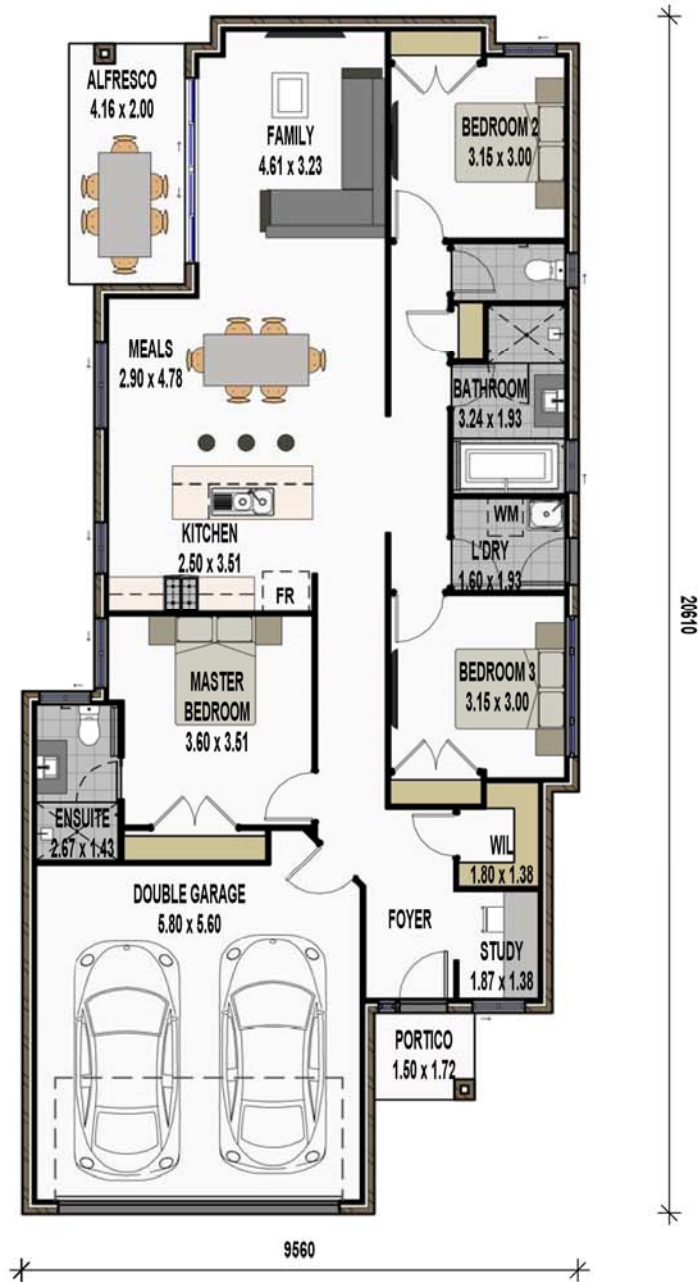

PALLADIO

quality comes standard

THE NEWHAVEN

TOTAL AREA

- 171.57 m²
- 18.46 Squares

Min. Lot Width - 10.56m

SALES CENTRE

25 SWAN ROAD
PIMPAMA, QLD 4209
PHONE: 1300 845 845
EMAIL: SALES@PALLADIO.COM.AU
WEB: WWW.PALLADIO.COM.AU

THE NEWHAVEN

TOTAL AREA

- 171.57 m²
- 18.46 Squares

Min. Lot Width - 10.56m

SALES CENTRE

25 SWAN ROAD
 PIMPAMA, QLD 4209
 PHONE: 1300 845 845
 EMAIL: SALES@PALLADIO.COM.AU
 WEB: WWW.PALLADIO.COM.AU