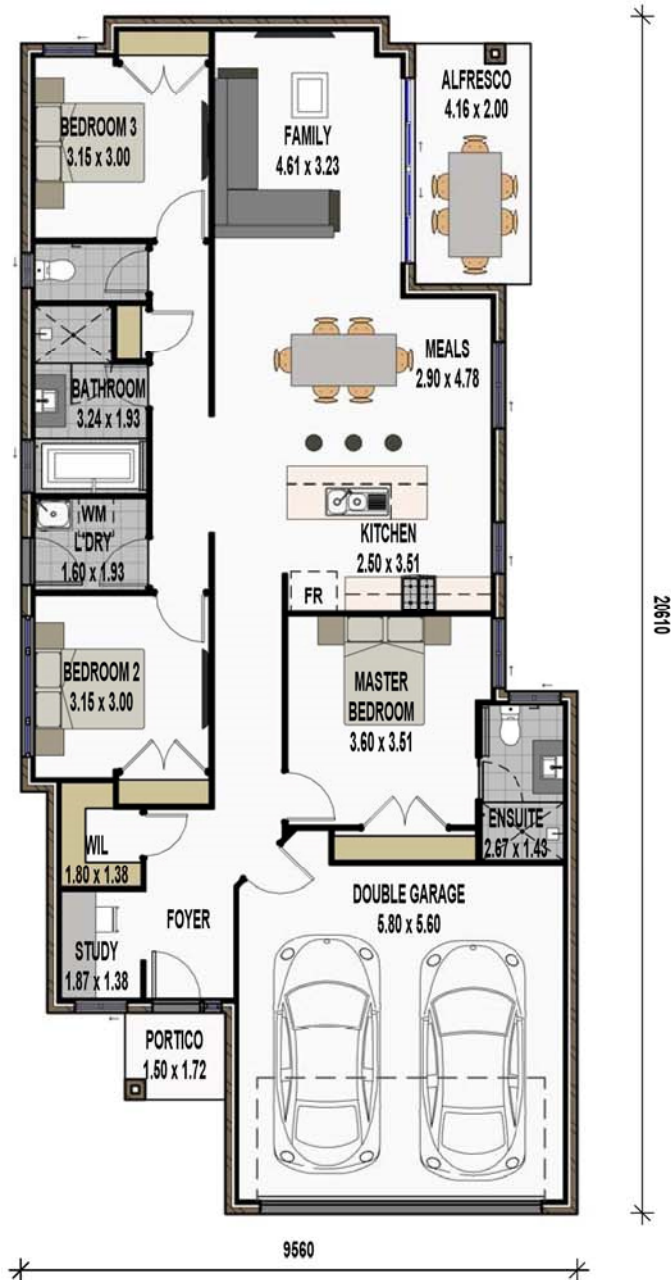

PALLADIO

quality comes standard

THE NEWHAVEN

TOTAL AREA

- 171.57 m²
- 18.46 Squares

Min. Lot Width - 10.56m

SALES CENTRE

25 SWAN ROAD
PIMPAMA, QLD 4209
PHONE: 1300 845 845
EMAIL: SALES@PALLADIO.COM.AU
WEB: WWW.PALLADIO.COM.AU

THE NEWHAVEN

TOTAL AREA

- 171.57 m²
- 18.46 Squares

Min. Lot Width - 10.56m

SALES CENTRE

25 SWAN ROAD
 PIMPAMA, QLD 4209
 PHONE: 1300 845 845
 EMAIL: SALES@PALLADIO.COM.AU
 WEB: WWW.PALLADIO.COM.AU