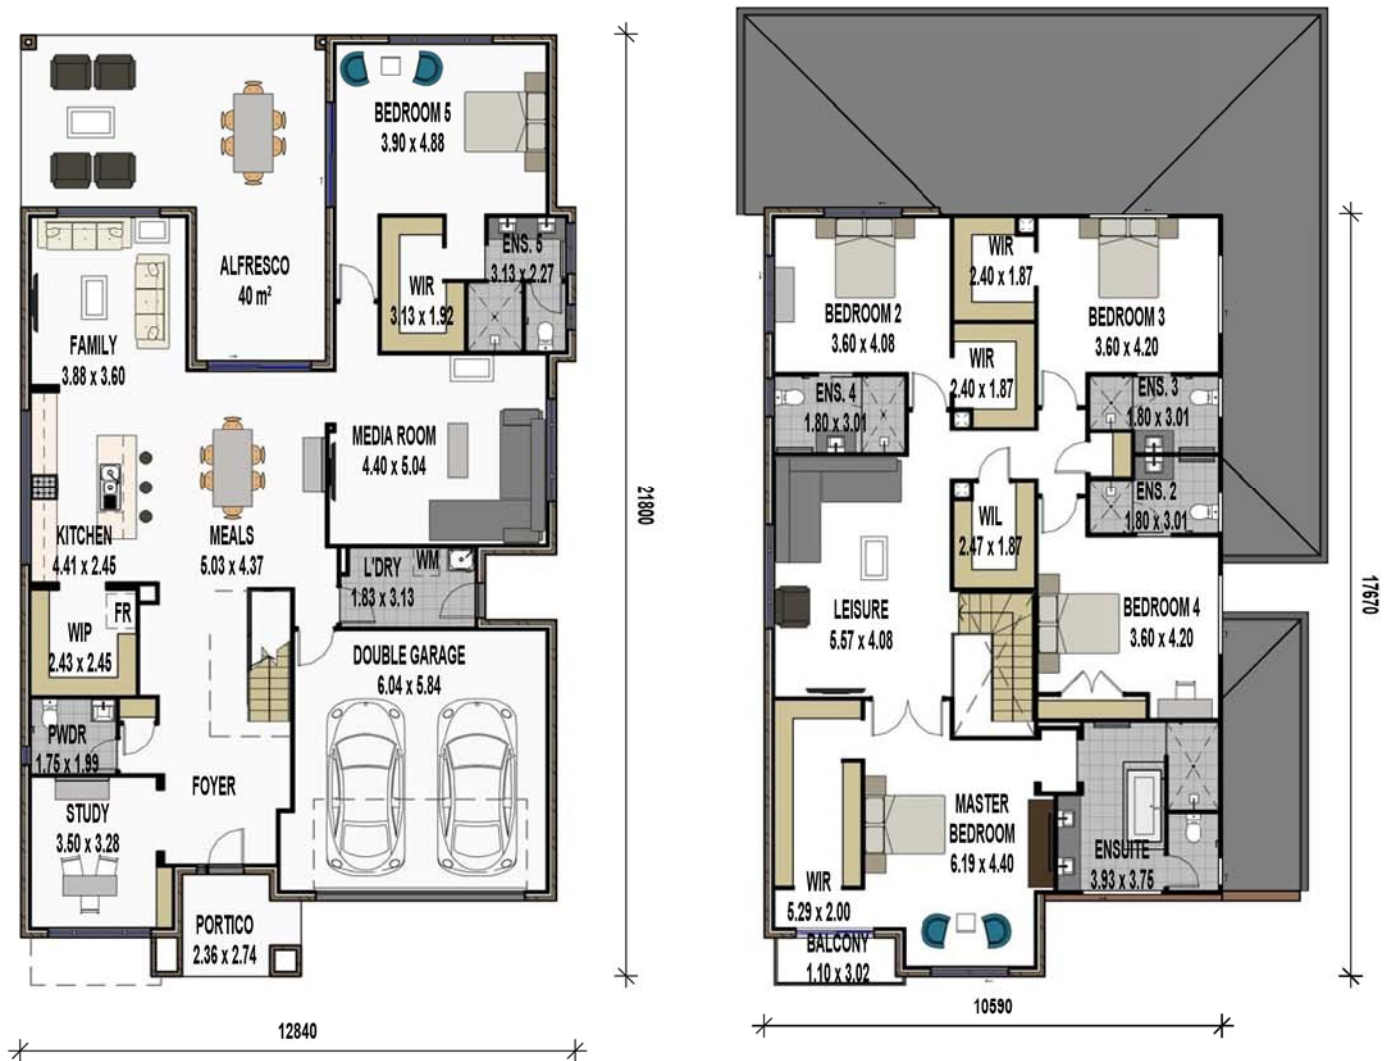

PALLADIO

quality comes standard

THE RIVERVIEW

TOTAL AREA

- 436.40 m²
- 46.97 Squares

Min. Lot Width - 14.84m

SALES CENTRE

25 SWAN ROAD
 PIMPAMA, QLD 4209
 PHONE: 1300 845 845
 EMAIL: SALES@PALLADIO.COM.AU
 WEB: WWW.PALLADIO.COM.AU

THE RIVERVIEW

TOTAL AREA

- 436.40 m²
- 46.97 Squares

Min. Lot Width - 14.84m

SALES CENTRE

25 SWAN ROAD
 PIMPAMA, QLD 4209
 PHONE: 1300 845 845
 EMAIL: SALES@PALLADIO.COM.AU
 WEB: WWW.PALLADIO.COM.AU