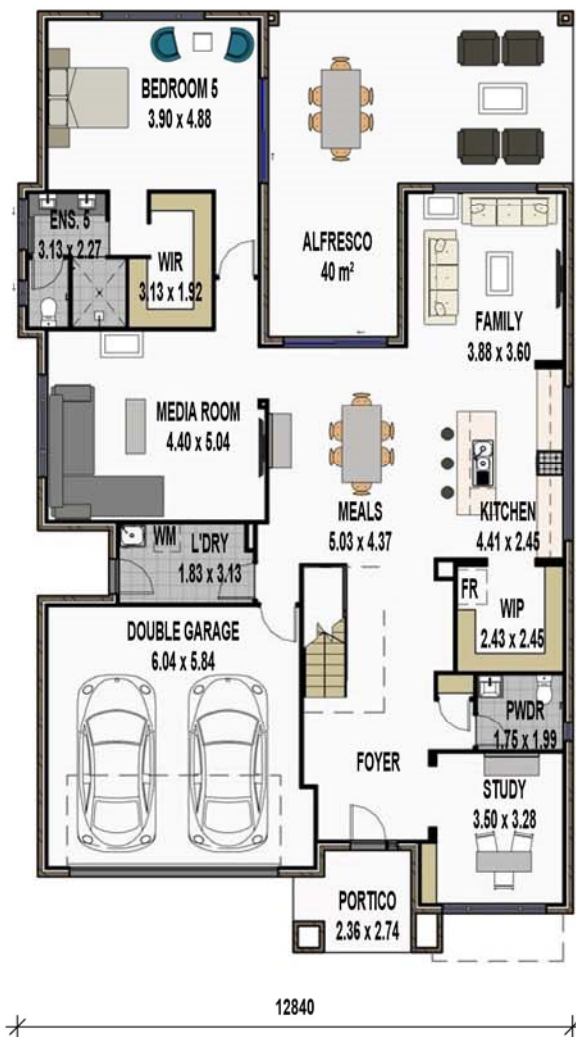

PALLADIO

quality comes standard

THE RIVERVIEW

TOTAL AREA

- 436.40 m²
- 46.97 Squares

Min. Lot Width - 14.84m

SALES CENTRE

25 SWAN ROAD
 PIMPAMA, QLD 4209
 PHONE: 1300 845 845
 EMAIL: SALES@PALLADIO.COM.AU
 WEB: WWW.PALLADIO.COM.AU

THE RIVERVIEW

TOTAL AREA

- 436.40 m²
- 46.97 Squares

Min. Lot Width - 14.84m

SALES CENTRE

25 SWAN ROAD
 PIMPAMA, QLD 4209
 PHONE: 1300 845 845
 EMAIL: SALES@PALLADIO.COM.AU
 WEB: WWW.PALLADIO.COM.AU