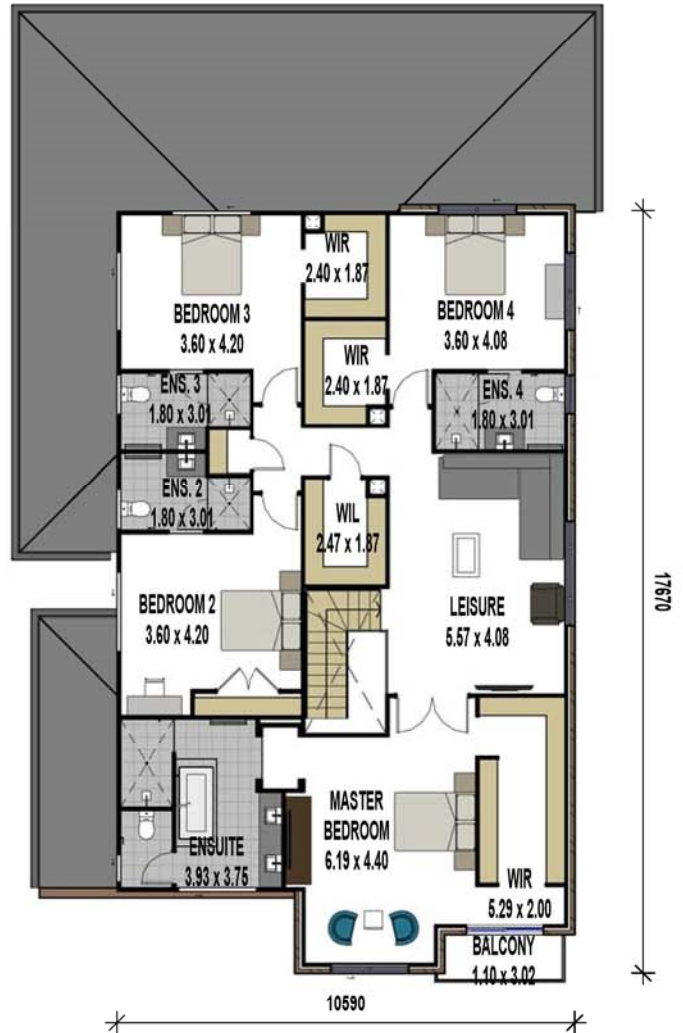

PALLADIO

quality comes standard

THE RIVERVIEW

TOTAL AREA

- 436.40 m²
- 46.97 Squares

Min. Lot Width - 14.84m

SALES CENTRE

25 SWAN ROAD
 PIMPAMA, QLD 4209
 PHONE: 1300 845 845
 EMAIL: SALES@PALLADIO.COM.AU
 WEB: WWW.PALLADIO.COM.AU

THE RIVERVIEW

TOTAL AREA

- 436.40 m²
- 46.97 Squares

Min. Lot Width - 14.84m

SALES CENTRE

25 SWAN ROAD
 PIMPAMA, QLD 4209
 PHONE: 1300 845 845
 EMAIL: SALES@PALLADIO.COM.AU
 WEB: WWW.PALLADIO.COM.AU