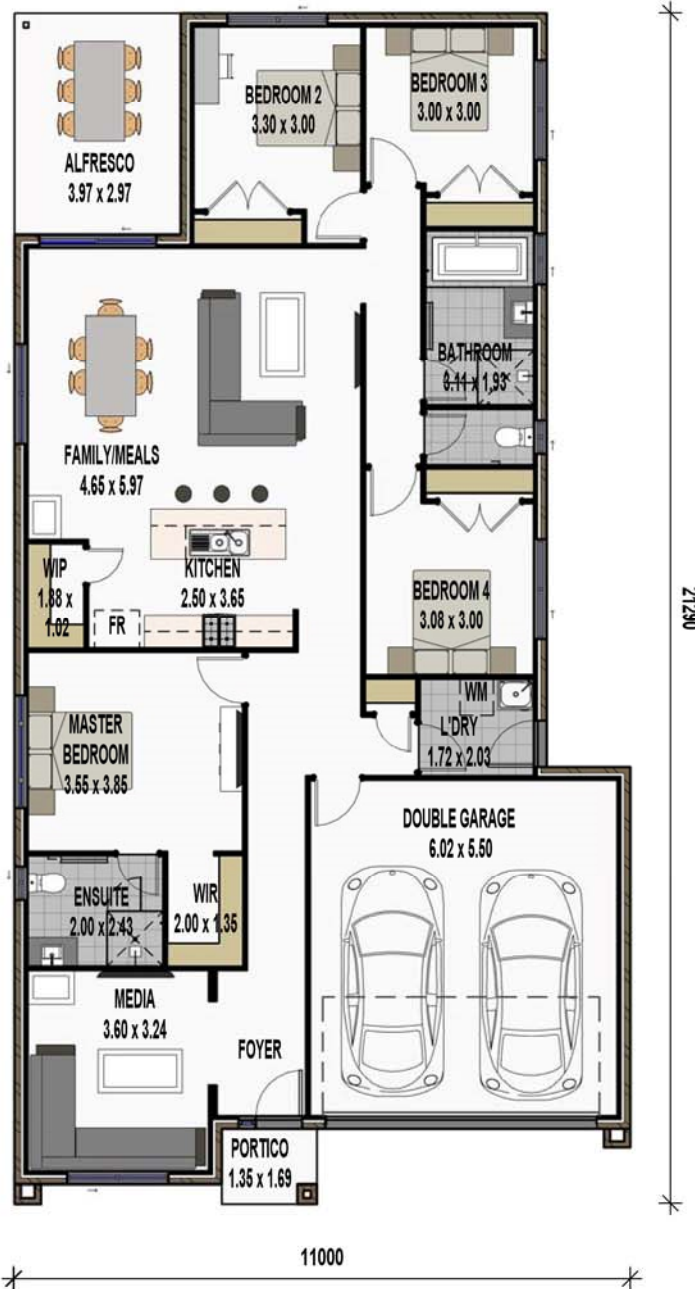

THE VARESE

TOTAL AREA

- 205.47 m²
- 22.11 Squares

Min. Lot Width - 12.00m

SALES CENTRE

25 SWAN ROAD
 PIMPAMA, QLD 4209
 PHONE: 1300 845 845
 EMAIL: SALES@PALLADIO.COM.AU
 WEB: WWW.PALLADIO.COM.AU

THE VARESE

TOTAL AREA

- 205.47 m²
- 22.11 Squares

Min. Lot Width - 12.00m

SALES CENTRE

25 SWAN ROAD
 PIMPAMA, QLD 4209
 PHONE: 1300 845 845
 EMAIL: SALES@PALLADIO.COM.AU
 WEB: WWW.PALLADIO.COM.AU