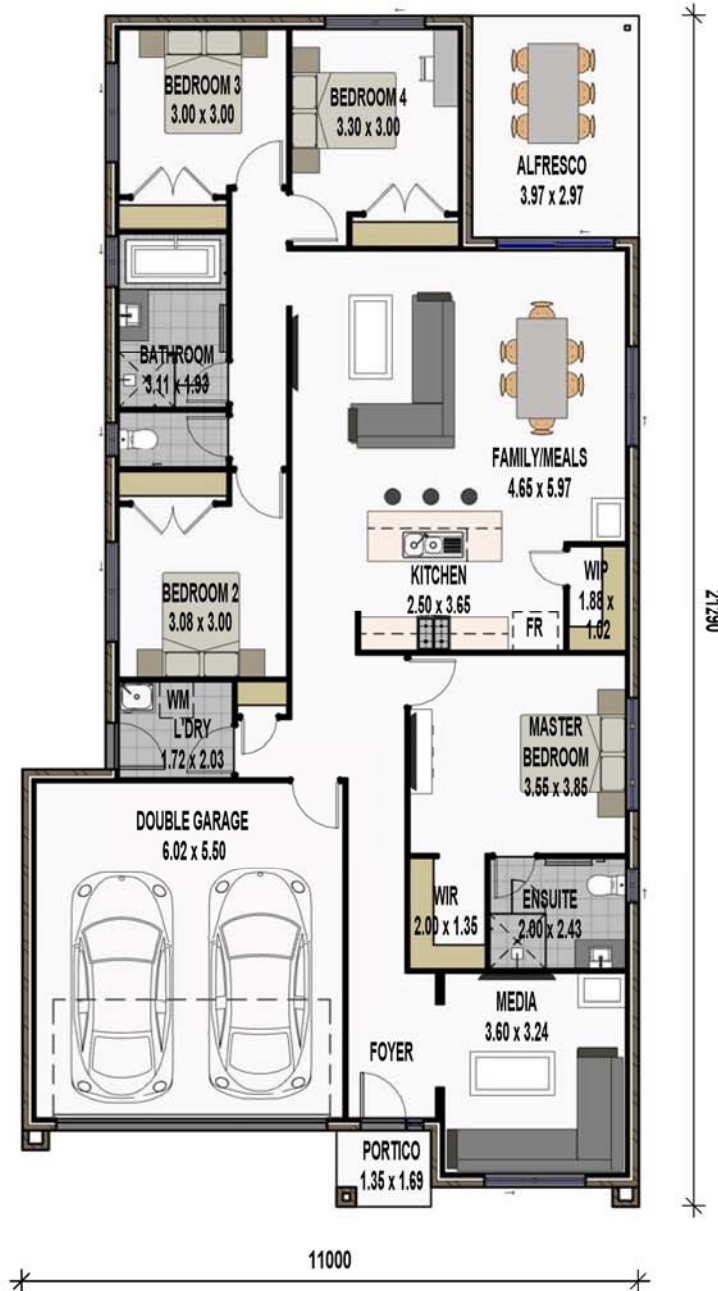

THE VARESE

TOTAL AREA

- 205.47 m²
- 22.11 Squares

Min. Lot Width - 12.00m

SALES CENTRE

25 SWAN ROAD
 PIMPAMA, QLD 4209
 PHONE: 1300 845 845
 EMAIL: SALES@PALLADIO.COM.AU
 WEB: WWW.PALLADIO.COM.AU

THE VARESE

TOTAL AREA

- 205.47 m²
- 22.11 Squares

Min. Lot Width - 12.00m

SALES CENTRE

25 SWAN ROAD
 PIMPAMA, QLD 4209
 PHONE: 1300 845 845
 EMAIL: SALES@PALLADIO.COM.AU
 WEB: WWW.PALLADIO.COM.AU