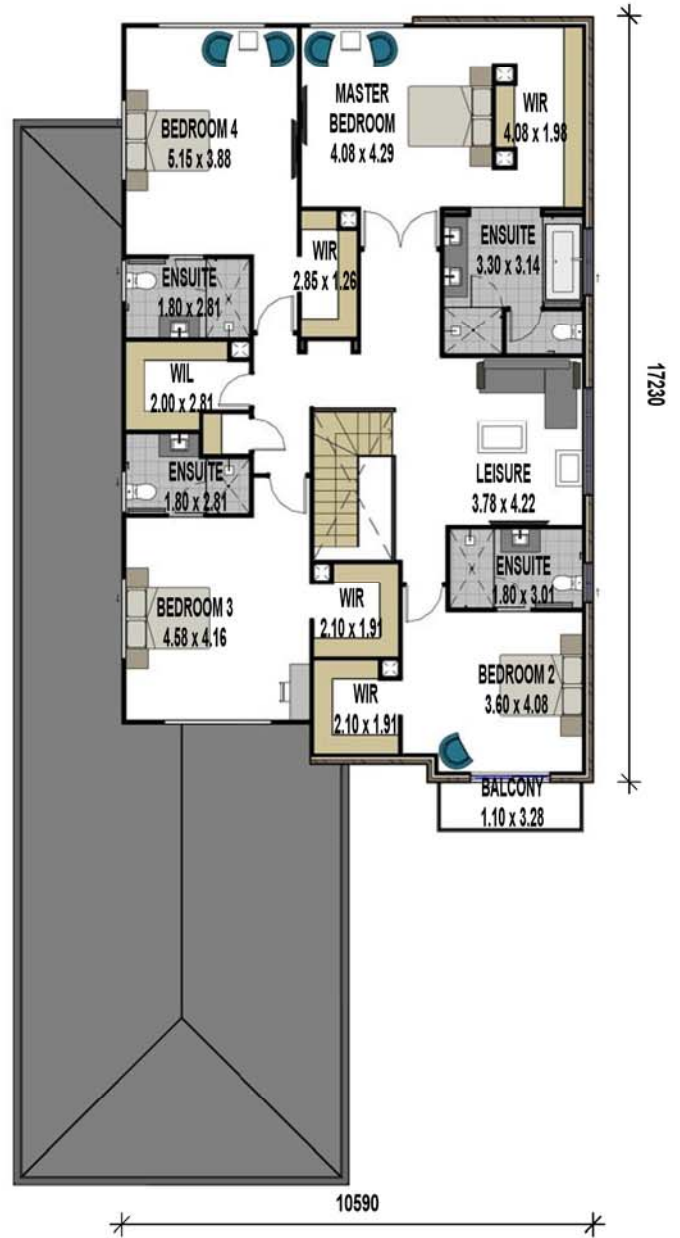

PALLADIO

quality comes standard

THE ASPIRE

TOTAL AREA

- 437.27 m²
- 47.07 Squares

Min. Lot Width - 14.39m

SALES CENTRE

25 SWAN ROAD
 PIMPAMA, QLD 4209
 PHONE: 1300 845 845
 EMAIL: SALES@PALLADIO.COM.AU
 WEB: WWW.PALLADIO.COM.AU