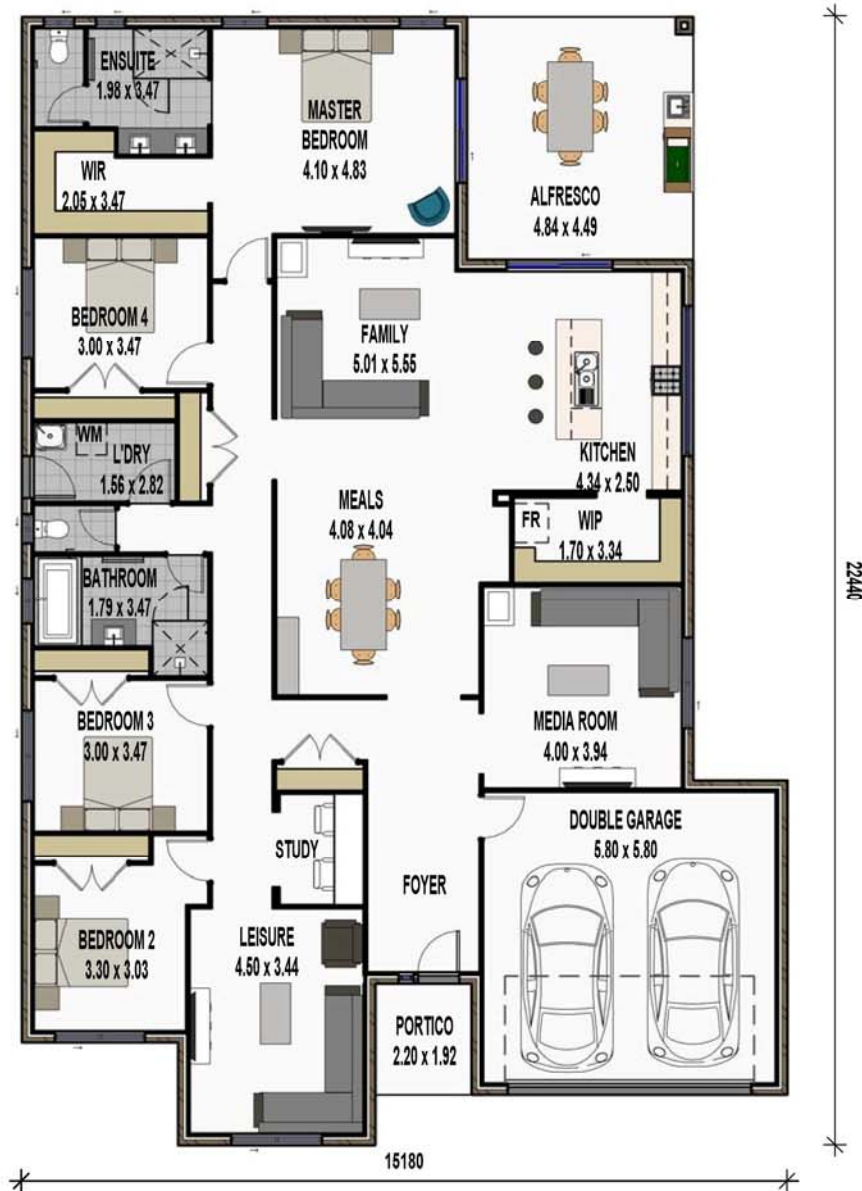

PALLADIO

Quality comes standard

THE AZURE

TOTAL AREA

- 297.71 m²
- 32.04 Squares

Min. Lot Width - 16.18m

SALES CENTRE
 25 SWAN ROAD
 PIMPAMA, QLD 4209
 PHONE: 1300 845 845
 EMAIL: SALES@PALLADIO.COM.AU
 WEB: WWW.PALLADIO.COM.AU