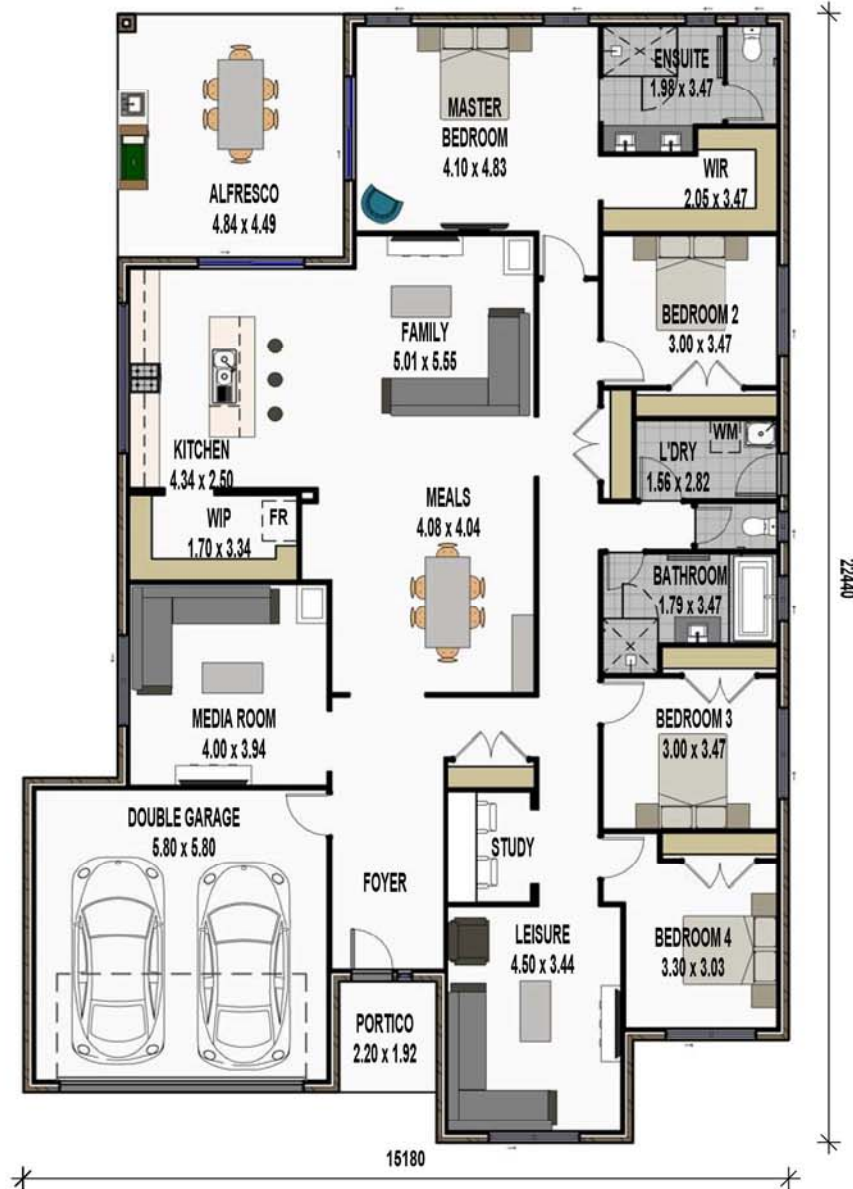

PALLADIO

Quality comes standard

THE AZURE

TOTAL AREA

- 297.71 m²
- 32.04 Squares

Min. Lot Width - 16.18m

SALES CENTRE
 25 SWAN ROAD
 PIMPAMA, QLD 4209
 PHONE: 1300 845 845
 EMAIL: SALES@PALLADIO.COM.AU
 WEB: WWW.PALLADIO.COM.AU