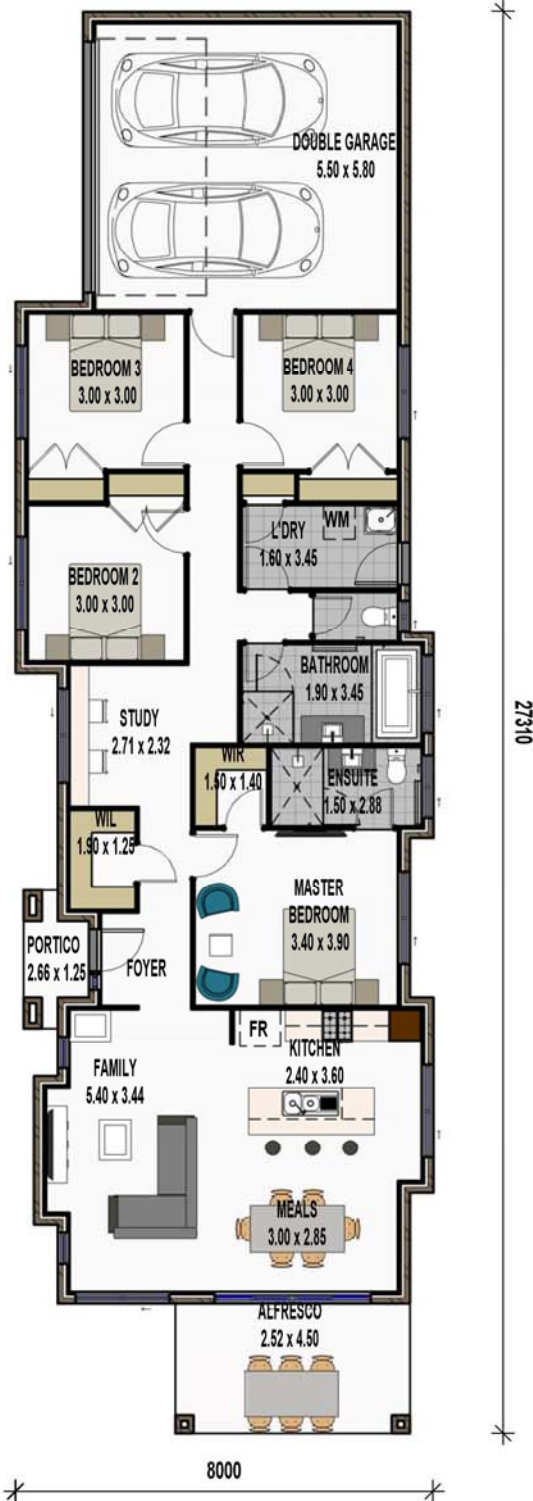

PALLADIO

Quality comes standard

THE LAGOON

TOTAL AREA

- 188.12 m²
- 20.24 Squares

Min. Lot Width - 28.31m

SALES CENTRE

25 SWAN ROAD
PIMPAMA, QLD 4209
PHONE: 1300 845 845
EMAIL: SALES@PALLADIO.COM.AU
WEB: WWW.PALLADIO.COM.AU