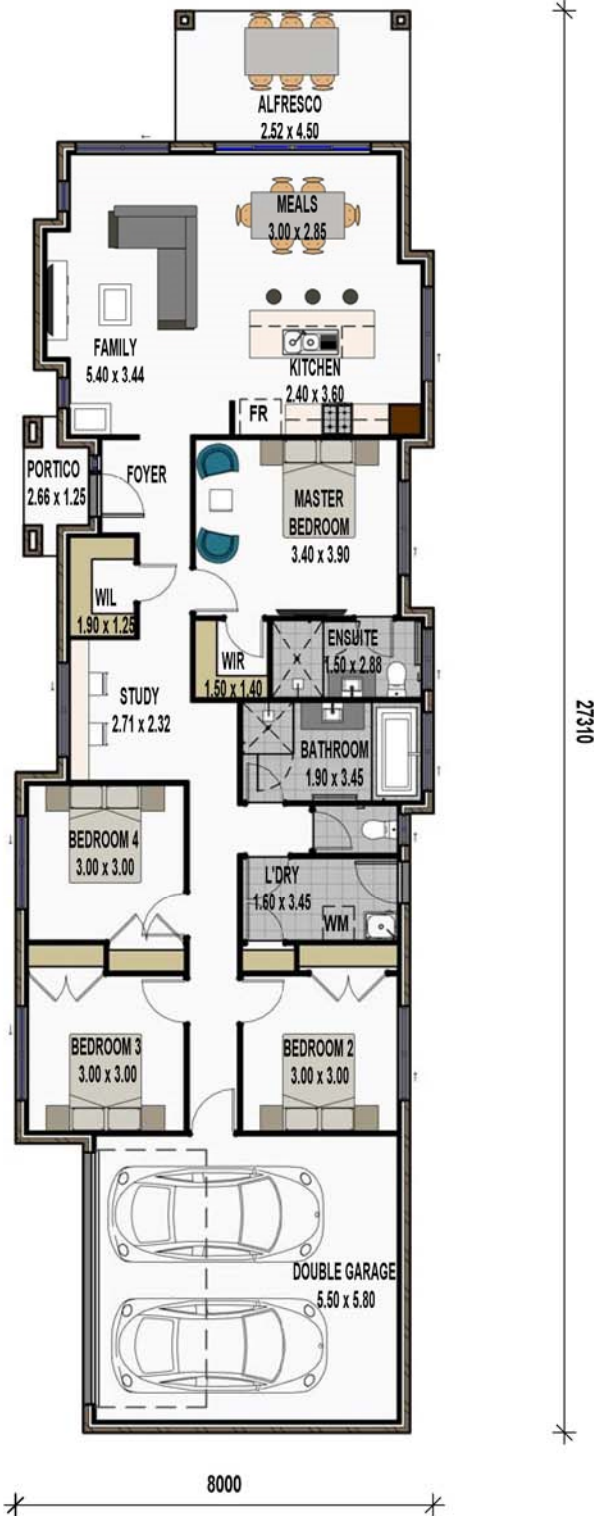

PALLADIO

Quality comes standard

THE LAGOON

TOTAL AREA

- 188.12 m²
- 20.24 Squares

Min. Lot Width - 28.31m

SALES CENTRE

25 SWAN ROAD
PIMPAMA, QLD 4209
PHONE: 1300 845 845
EMAIL: SALES@PALLADIO.COM.AU
WEB: WWW.PALLADIO.COM.AU