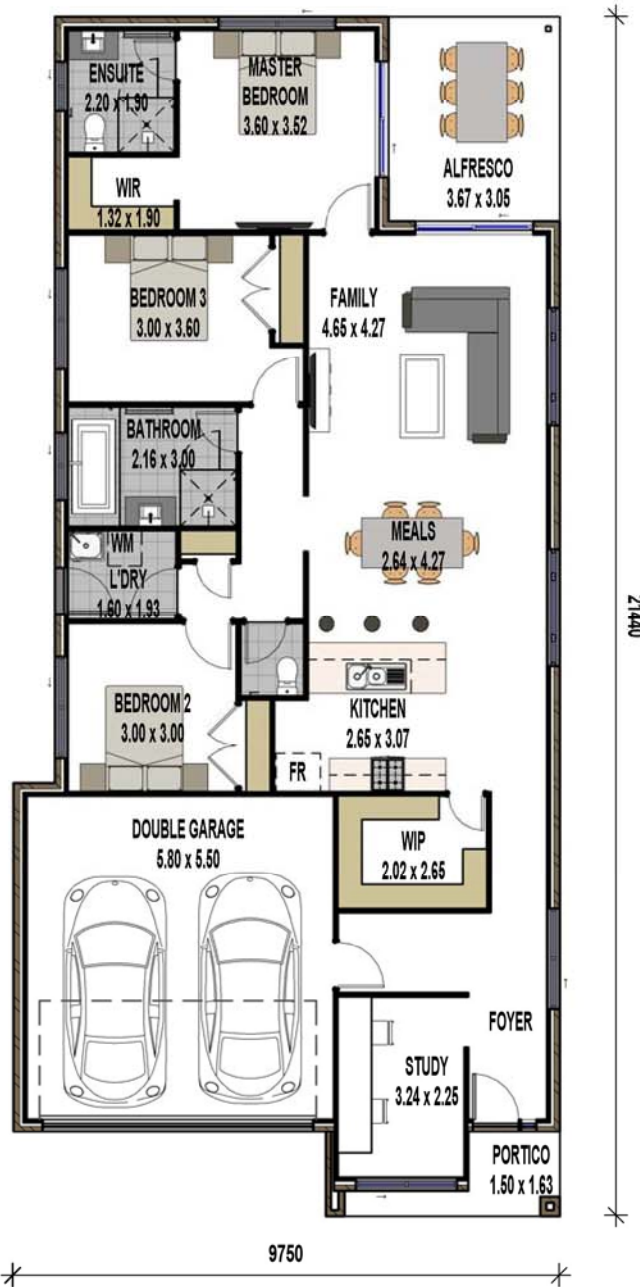

PALLADIO

quality comes standard

THE SERENITY

TOTAL AREA

- 190.42 m²
- 20.49 Squares

Min. Lot Width - 11.00m

SALES CENTRE

25 SWAN ROAD
PIMPAMA, QLD 4209
PHONE: 1300 845 845
EMAIL: SALES@PALLADIO.COM.AU
WEB: WWW.PALLADIO.COM.AU

THE SERENITY

TOTAL AREA

- 190.42 m²
- 20.49 Squares

Min. Lot Width - 11.00m

SALES CENTRE

25 SWAN ROAD
 PIMPAMA, QLD 4209
 PHONE: 1300 845 845
 EMAIL: SALES@PALLADIO.COM.AU
 WEB: WWW.PALLADIO.COM.AU