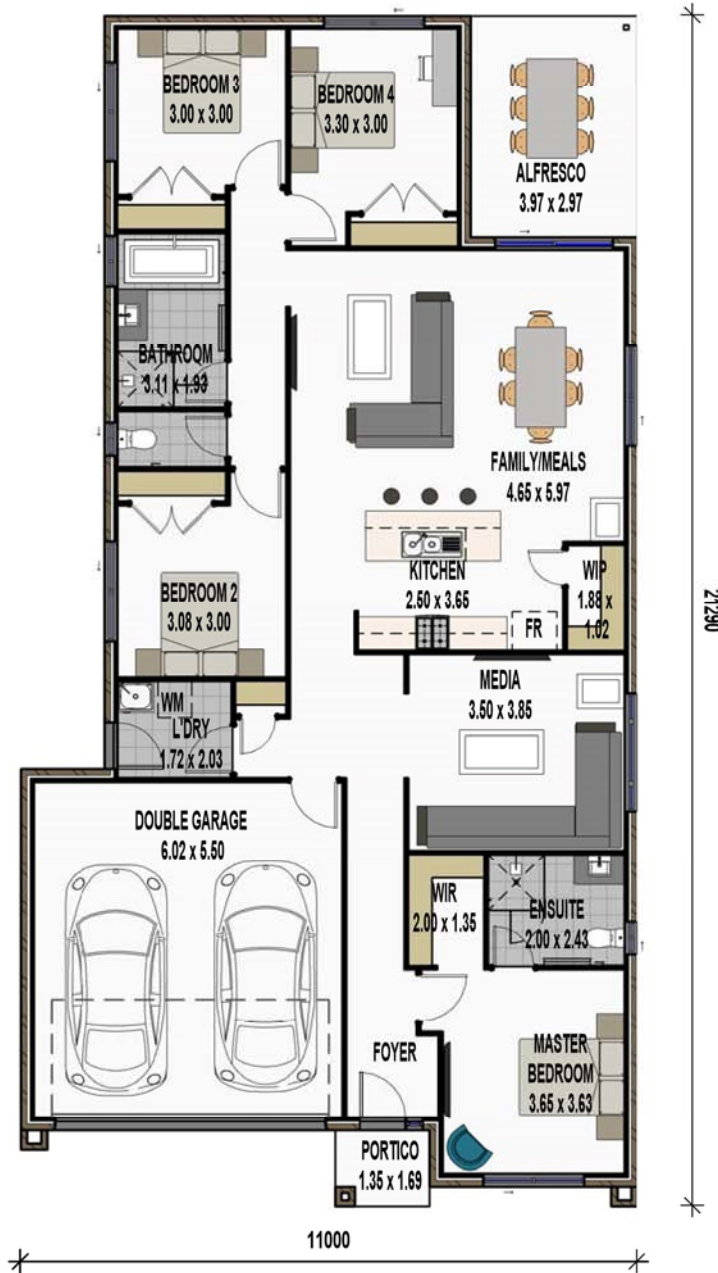

THE VARESE MTF

TOTAL AREA

- 205.47 m²
- 22.11 Squares

Min. Lot Width - 12.00m

SALES CENTRE

25 SWAN ROAD
 PIMPAMA, QLD 4209
 PHONE: 1300 845 845
 EMAIL: SALES@PALLADIO.COM.AU
 WEB: WWW.PALLADIO.COM.AU

THE VARESE MTF

TOTAL AREA

- 205.47 m²
- 22.11 Squares

Min. Lot Width - 12.00m

SALES CENTRE

25 SWAN ROAD
 PIMPAMA, QLD 4209
 PHONE: 1300 845 845
 EMAIL: SALES@PALLADIO.COM.AU
 WEB: WWW.PALLADIO.COM.AU