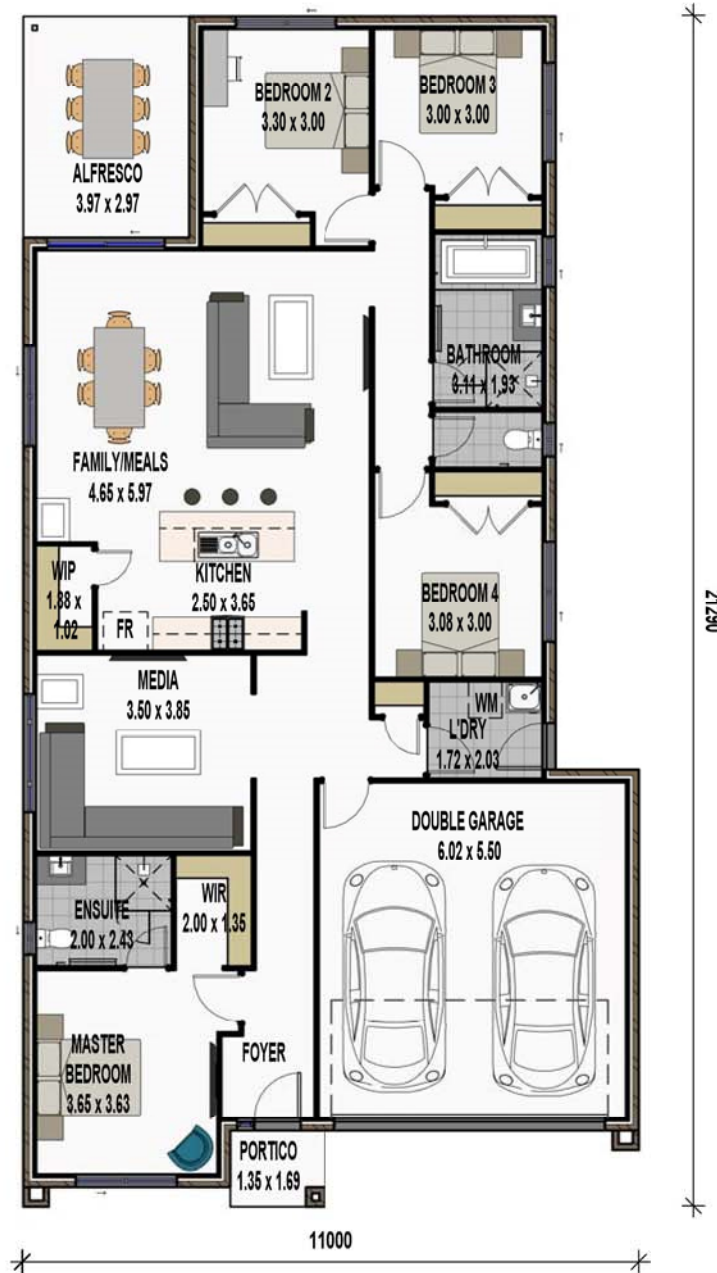

THE VARESE MTF

TOTAL AREA

- 205.47 m²
- 22.11 Squares

Min. Lot Width - 12.00m

SALES CENTRE

25 SWAN ROAD
 PIMPAMA, QLD 4209
 PHONE: 1300 845 845
 EMAIL: SALES@PALLADIO.COM.AU
 WEB: WWW.PALLADIO.COM.AU

THE VARESE MTF

TOTAL AREA

- 205.47 m²
- 22.11 Squares

Min. Lot Width - 12.00m

SALES CENTRE

25 SWAN ROAD
 PIMPAMA, QLD 4209
 PHONE: 1300 845 845
 EMAIL: SALES@PALLADIO.COM.AU
 WEB: WWW.PALLADIO.COM.AU