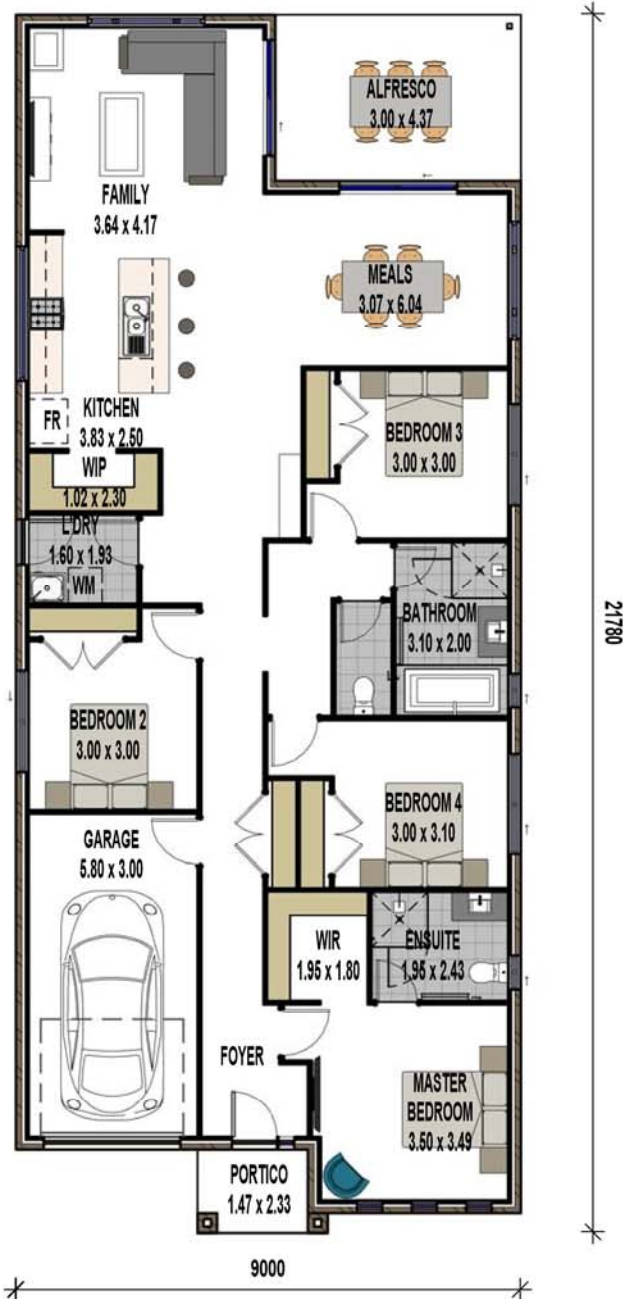

PALLADIO

Quality comes standard

THE VISTA MTF

TOTAL AREA

- 190.07 m²
- 20.45 Squares

Min. Lot Width - 11.00m

SALES CENTRE
25 SWAN ROAD
PIMPAMA, QLD 4209
PHONE: 1300 845 845
EMAIL: SALES@PALLADIO.COM.AU
WEB: WWW.PALLADIO.COM.AU

THE VISTA MTF

TOTAL AREA

- 190.07 m²
- 20.45 Squares

Min. Lot Width - 11.00m

SALES CENTRE
 25 SWAN ROAD
 PIMPAMA, QLD 4209
 PHONE: 1300 845 845
 EMAIL: SALES@PALLADIO.COM.AU
 WEB: WWW.PALLADIO.COM.AU