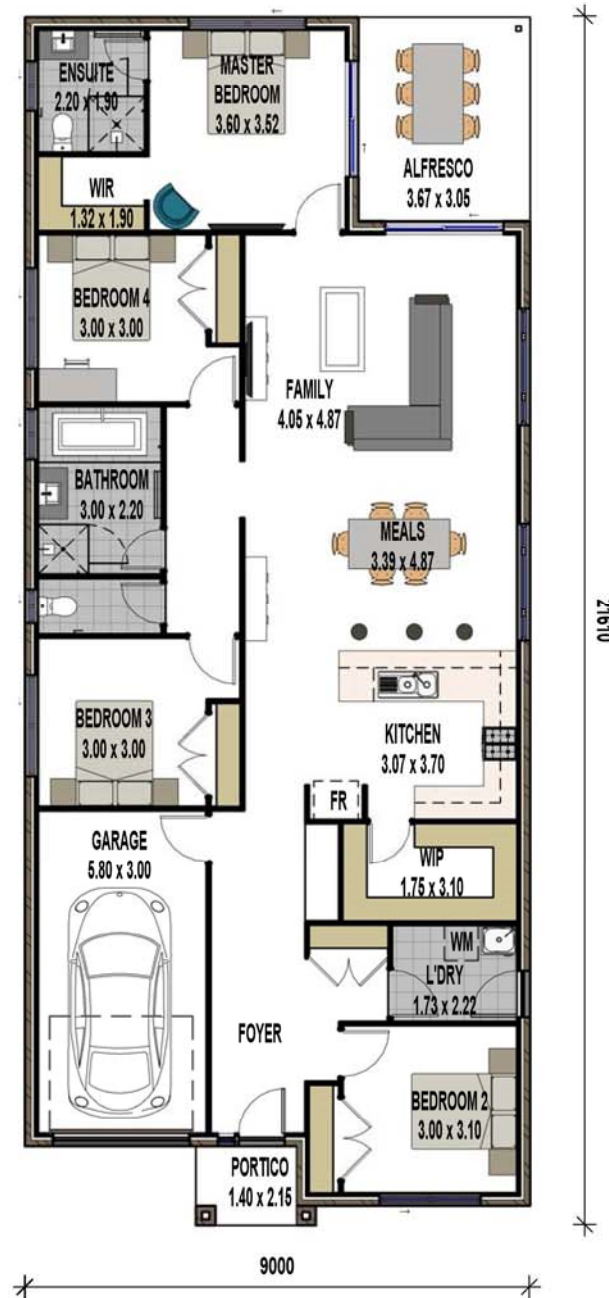

THE VISTA MTR

TOTAL AREA

- 188.90 m²
- 20.33 Squares

Min. Lot Width - 11.00m

SALES CENTRE

25 SWAN ROAD
 PIMPAMA, QLD 4209
 PHONE: 1300 845 845
 EMAIL: SALES@PALLADIO.COM.AU
 WEB: WWW.PALLADIO.COM.AU

PALLADIO

Quality comes standard

THE VISTA MTR

TOTAL AREA

- 188.90 m²
- 20.33 Squares

Min. Lot Width - 11.00m

SALES CENTRE

25 SWAN ROAD
PIMPAMA, QLD 4209
PHONE: 1300 845 845
EMAIL: SALES@PALLADIO.COM.AU
WEB: WWW.PALLADIO.COM.AU