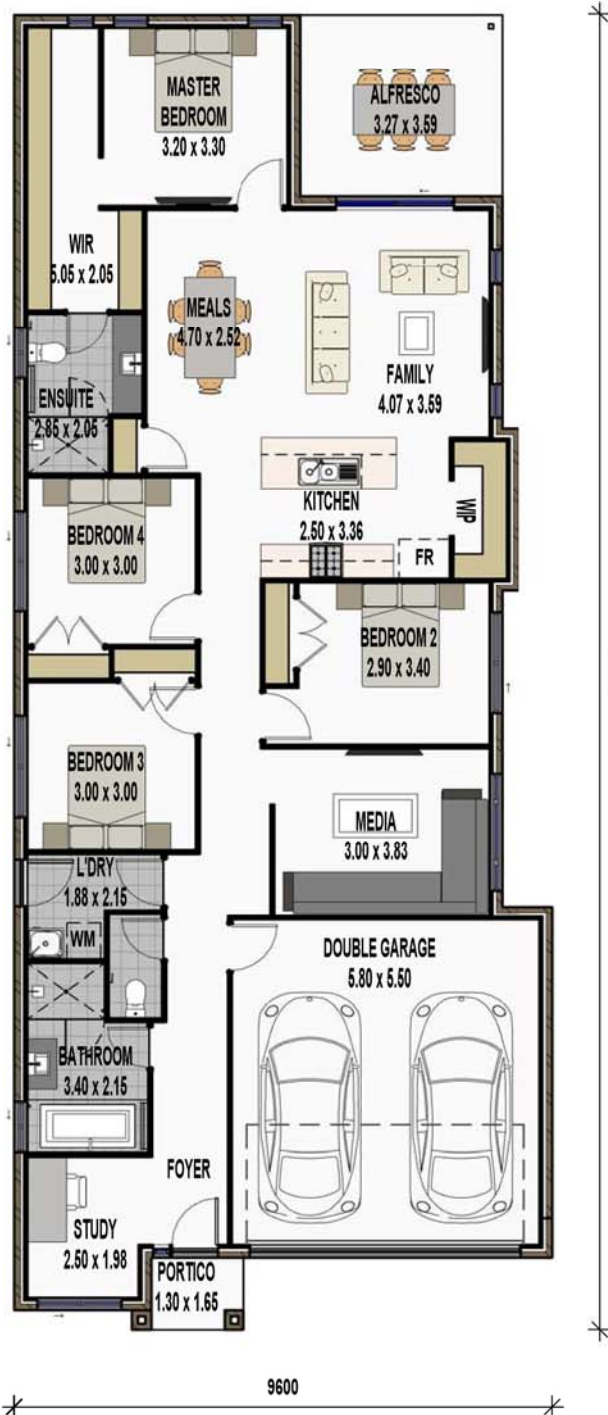

PALLADIO

quality comes standard

THE SOFIA

TOTAL AREA

- 204.32 m²
- 21.99 Squares

Min. Lot Width - 10.80m

SALES CENTRE

25 SWAN ROAD
PIMPAMA, QLD 4209
PHONE: 1300 845 845
EMAIL: SALES@PALLADIO.COM.AU
WEB: WWW.PALLADIO.COM.AU

THE SOFIA

TOTAL AREA

- 204.32 m²
- 21.99 Squares

Min. Lot Width - 10.80m

SALES CENTRE

25 SWAN ROAD
 PIMPAMA, QLD 4209
 PHONE: 1300 845 845
 EMAIL: SALES@PALLADIO.COM.AU
 WEB: WWW.PALLADIO.COM.AU